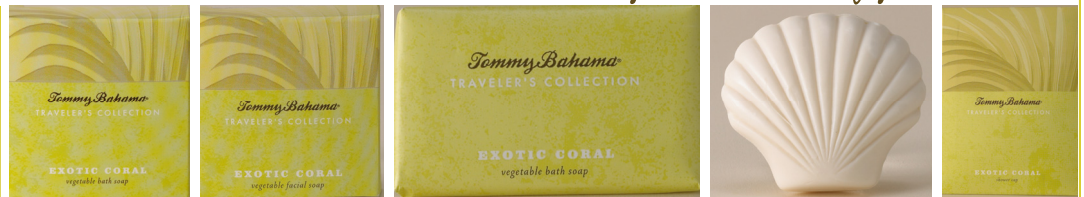

# Tommy Bahama®

## TRAVEL AMENITIES THAT EASE THE JOURNEY

*The end of the line is a weary-free traveler...*

The Travelers Collection has been uniquely designed to support the casual lifestyle of the Tommy Bahama brand. Your guests will feel relaxed and pampered as they experience the gentle formulas that have been developed and packaged with the environment in mind. The custom essence of Exotic Coral bring a clean fresh aroma to your senses and will help to enhance your guest's entire experience while staying at your property.